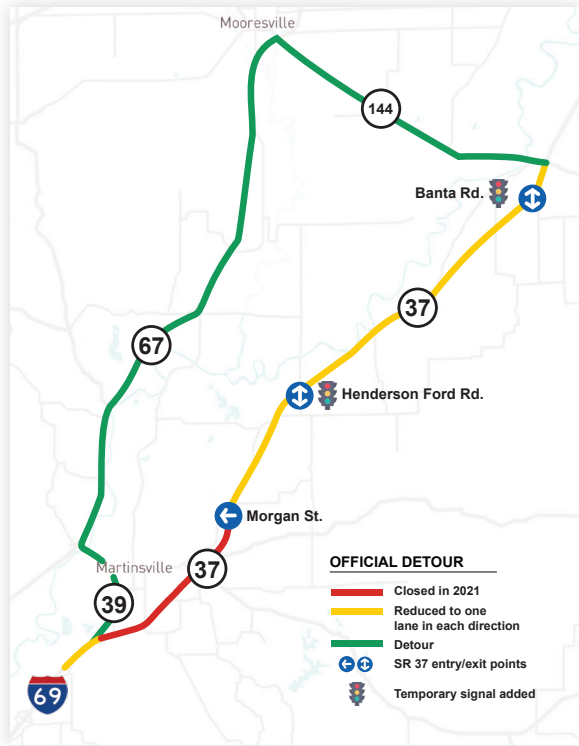

SR 37
MARTINSVILLE

2021
CLOSURE

WORKING FASTER, SAFER

**State Road 37
will be closed in
Martinsville for
most of 2021.**

The nearly 5-mile closure extends from SR 39 to Morgan Street.

Crews are building the future I-69 lanes that will connect Martinsville and Indianapolis.

The full closure allows crews to work faster and safer, saving a full year of construction.

[I69FinishLine.com/closure](https://www.i69finishline.com/closure)

Updates, maps and more

Getting Around the Closure

Several roads remain open for local access in the area.