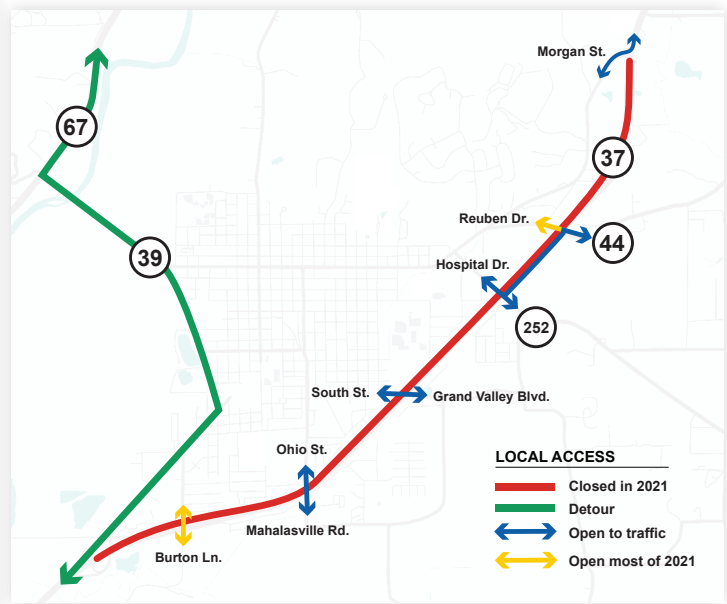

SR 37
MARTINSVILLE

2021
CLOSURE

WORKING FASTER, SAFER

**State Road 37
will be closed in
Martinsville for
most of 2021.**

The nearly 5-mile closure extends from SR 39 to Morgan Street.

Crews are building the future I-69 lanes that will connect Martinsville and Indianapolis.

The full closure allows crews to work faster and safer, saving a full year of construction.

[I69FinishLine.com/closure](https://www.i69finishline.com/closure)

Updates, maps and more

Getting Around the Closure

Several roads remain open for local access in the area.