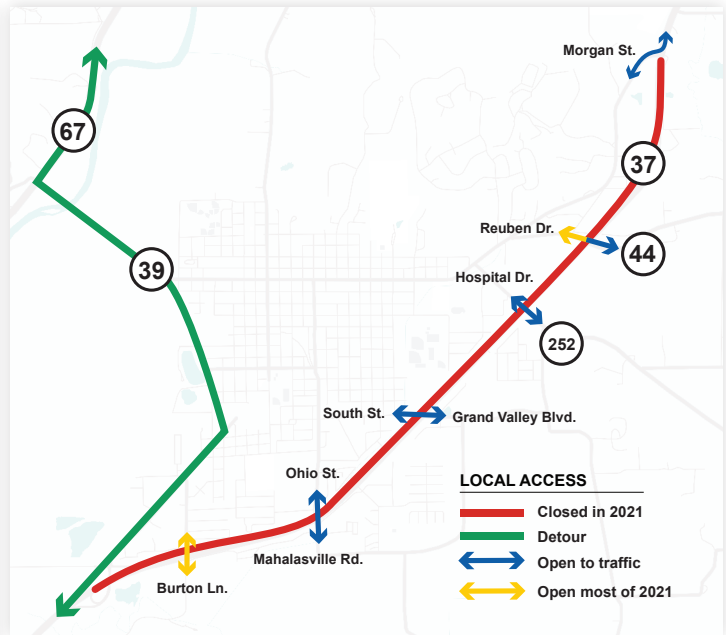

**SR 37**

MARTINSVILLE

**2021  
CLOSURE**

WORKING FASTER, SAFER

**State Road 37  
will be closed in  
Martinsville for  
most of 2021.**

The nearly 5-mile closure extends from SR 39 to Morgan Street.

Crews are building the future I-69 lanes that will connect Martinsville and Indianapolis.

The full closure allows crews to work faster and safer, saving a full year of construction.

**[I69FinishLine.com/closure](https://www.i69finishline.com/closure)**

*Updates, maps and more*

# Getting Around the Closure

**Several roads remain open for local access in the area.**