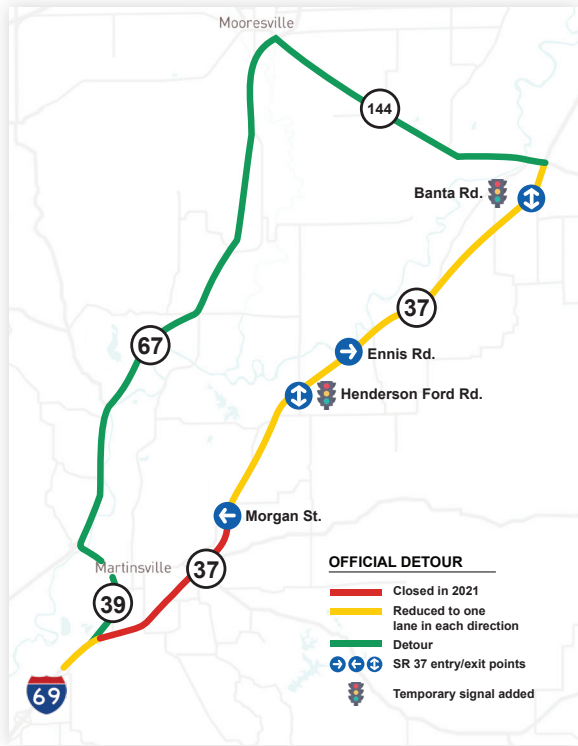

**SR 37**

MARTINSVILLE

**2021  
CLOSURE**

WORKING FASTER, SAFER

**State Road 37  
will be closed in  
Martinsville for  
most of 2021.**

The nearly 5-mile closure extends from SR 39 to Morgan Street.

Crews are building the future I-69 lanes that will connect Martinsville and Indianapolis.

The full closure allows crews to work faster and safer, saving a full year of construction.

**[I69FinishLine.com/closure](https://www.i69finishline.com/closure)**

*Updates, maps and more*

# Getting Around the Closure

**Several roads remain open for local access in the area.**